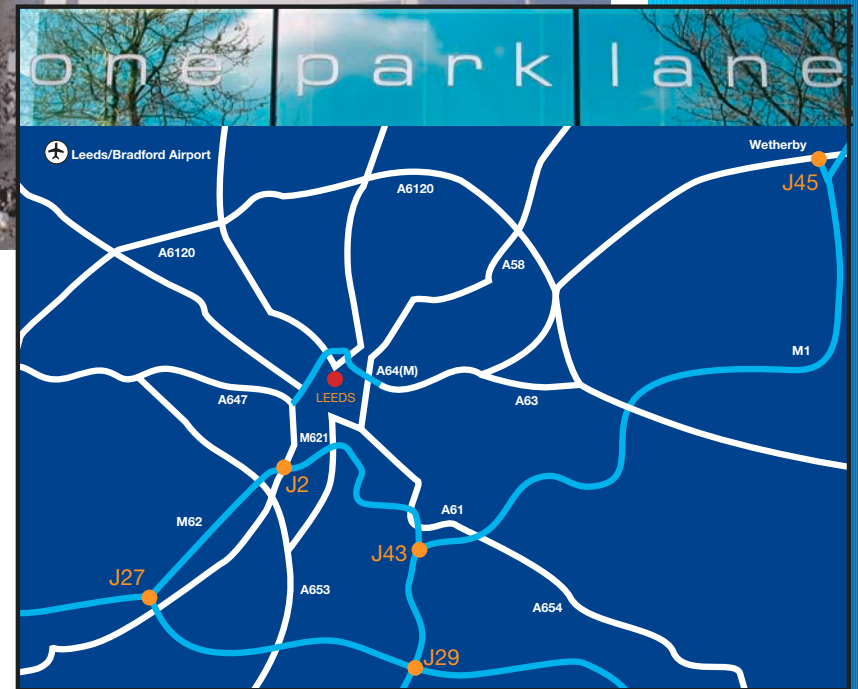

From the North (A1)

- Exit A1 at Junction 45 onto York Road - (A64) towards Leeds Centre.
- Continue straight ahead onto Leeds Inner Ring Road – A64(M).
- Follow this road around passing the Halifax Building Society on your right and running underneath a tunnel, while keeping in the left hand lane.
- Turn left off the Inner Ring Road directly before the New Nuffield Hospital in the direction marked City Centre.
- One Park Lane will be visible on your right-hand side.
- The slip road will lead onto a one-way street. Get into the right-hand lane at the lights and follow the road round in a loop.
- Remain in the right-hand lane and continue straight ahead onto Park Lane.
- You will pass the building on your left.
- Take the next left and the car park will be on the left at the rear of the building.

From the East (M62)

- Exit M62 at Junction 29 onto the M1 Northbound Follow instructions from the south.

From the West (M62)

- Exit M62 at Junction 27 onto the M621 Follow instructions from the south (paragraph 3 onwards).

On Public Transport

- The Leeds City Railway Station is within easy walking distance, and the Leeds Bradford International Airport is only a 15 minute drive to the North.

one park lane

Key

- 1** One Park Lane
- 2** Hammond Suddards Edge
- 3** Josephs Well Office Complex
- 4** New Nuffield Hospital
- 5** Ford and Warren
- 6** Magistrates Court
- 7** Leeds Combined Court Centre
- 8** Town Hall
- 9** Park Square
- 10** T.D. Waterhouse Inc
- 11** NHS Trust
- 12** Companies House
- 13** Irwin Mitchell
- 14** Leeds International Pool
- 15** Inland Revenue
- 16** Leeds City Railway Station